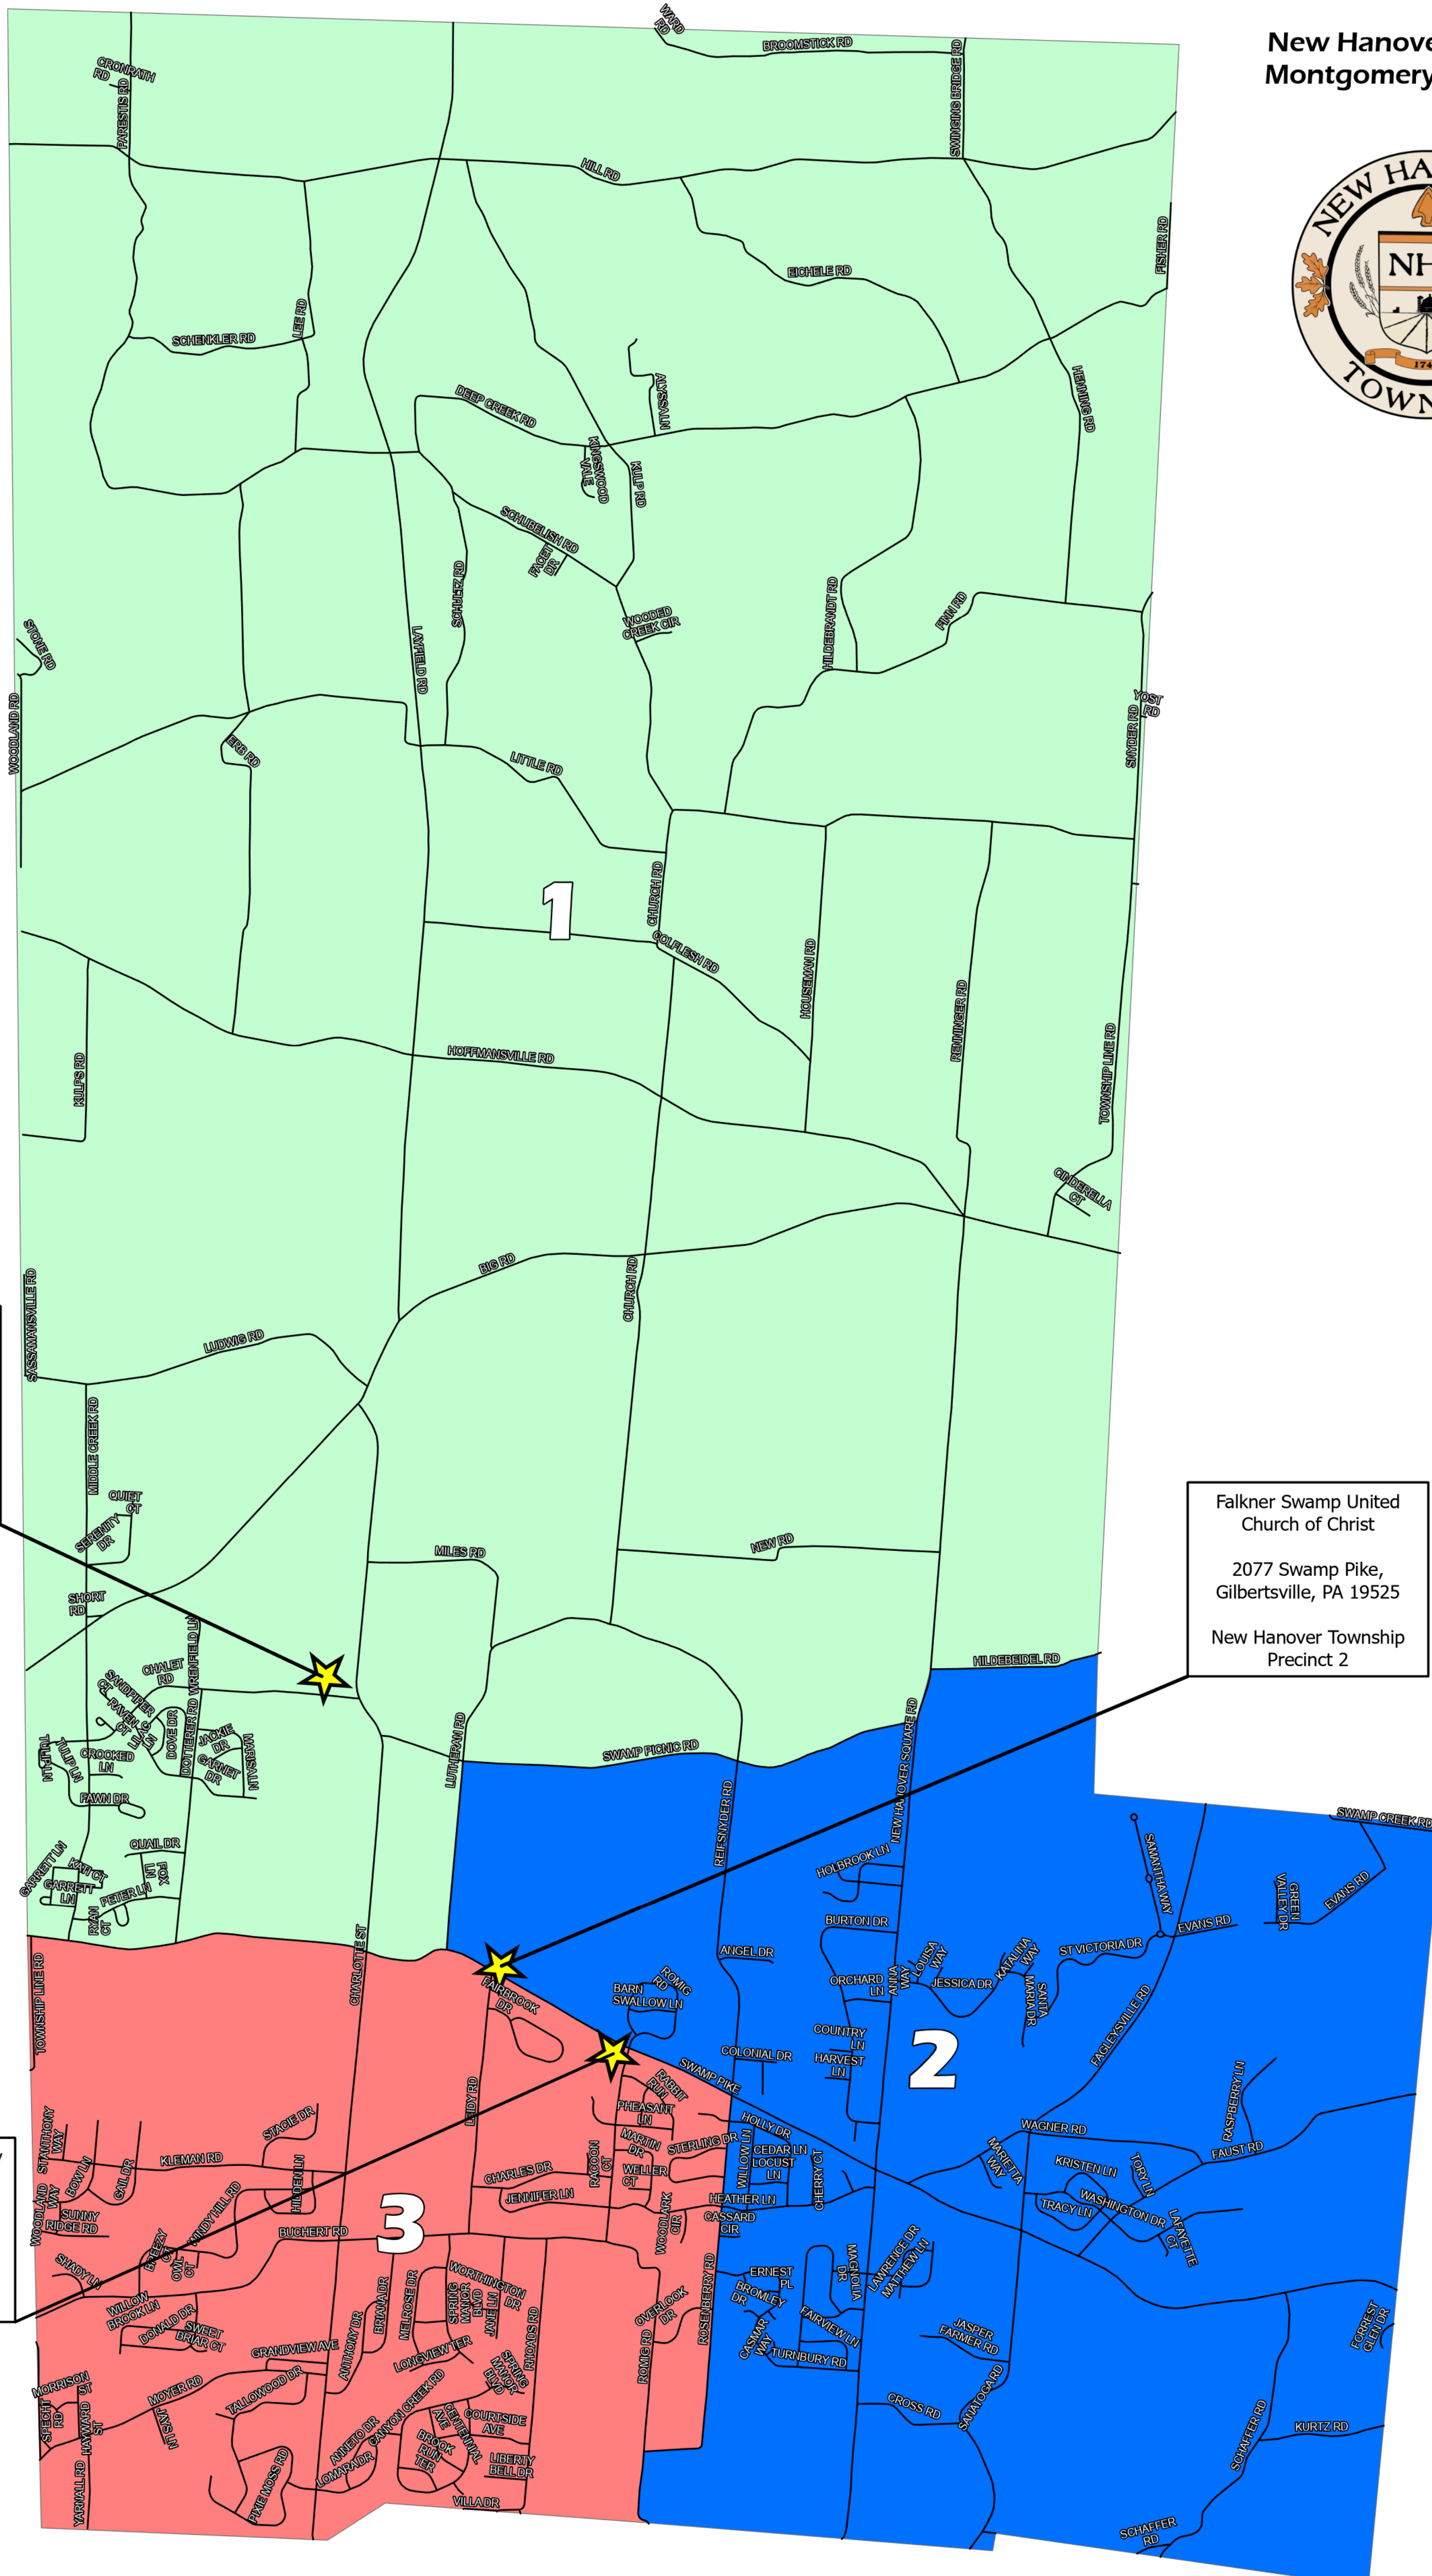

# Polling Locations

New Hanover Township  
Montgomery County, PA

New Hanover United Methodist Church  
3065 N Charlotte St,  
Gilbertsville, PA 19525  
New Hanover Township  
Precinct 1

Falkner Swamp United Church of Christ  
2077 Swamp Pike,  
Gilbertsville, PA 19525  
New Hanover Township  
Precinct 2

New Hanover Fire Company  
2154 Swamp Pike,  
Gilbertsville, PA 19525  
New Hanover Township  
Precinct 3

1" = 1,200'  
0 600 1,200 2,400 3,600 4,800 US Feet

Updated 10/11/21